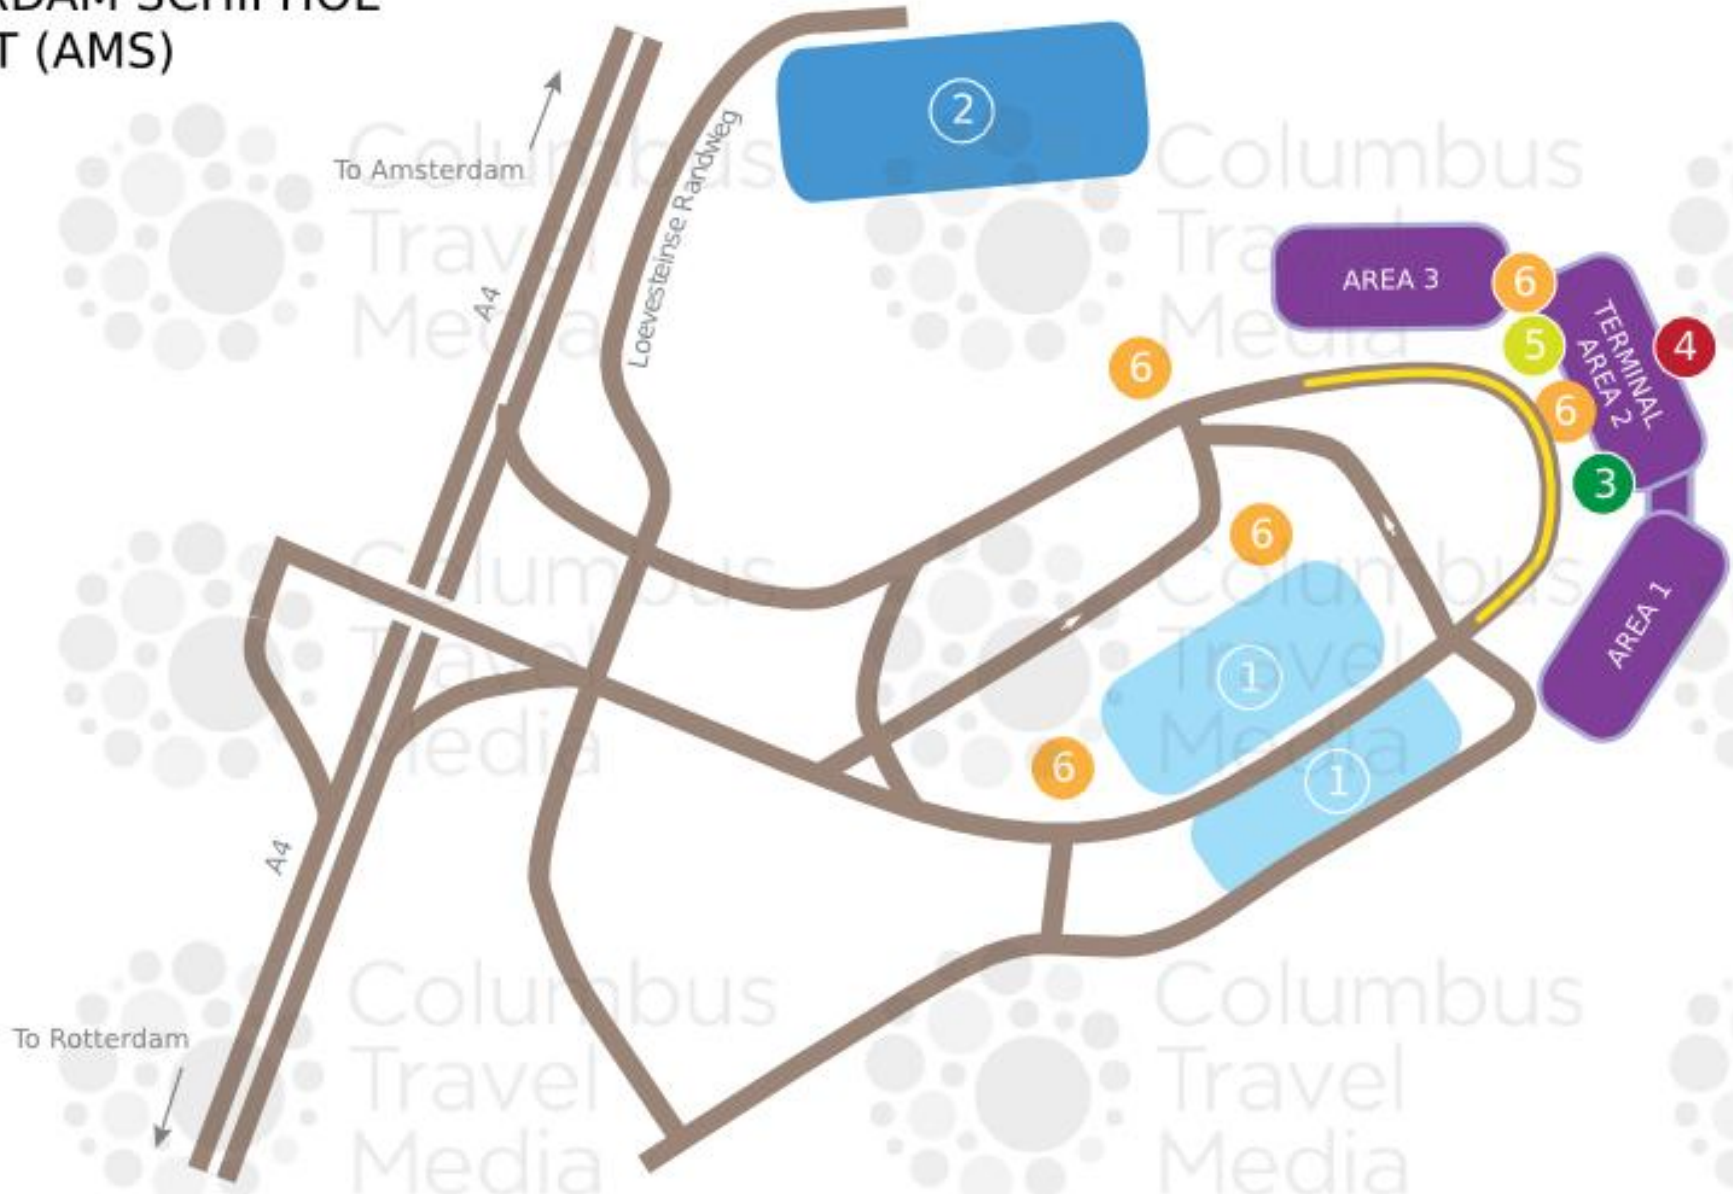

AMSTERDAM SCHIPHOL AIRPORT (AMS)

- 1 Short-stay parking
- 2 Long-stay parking
- 3 Taxi rank

- 4 Train station
- 5 Bus station
- 6 Hotel

- Drop-off area